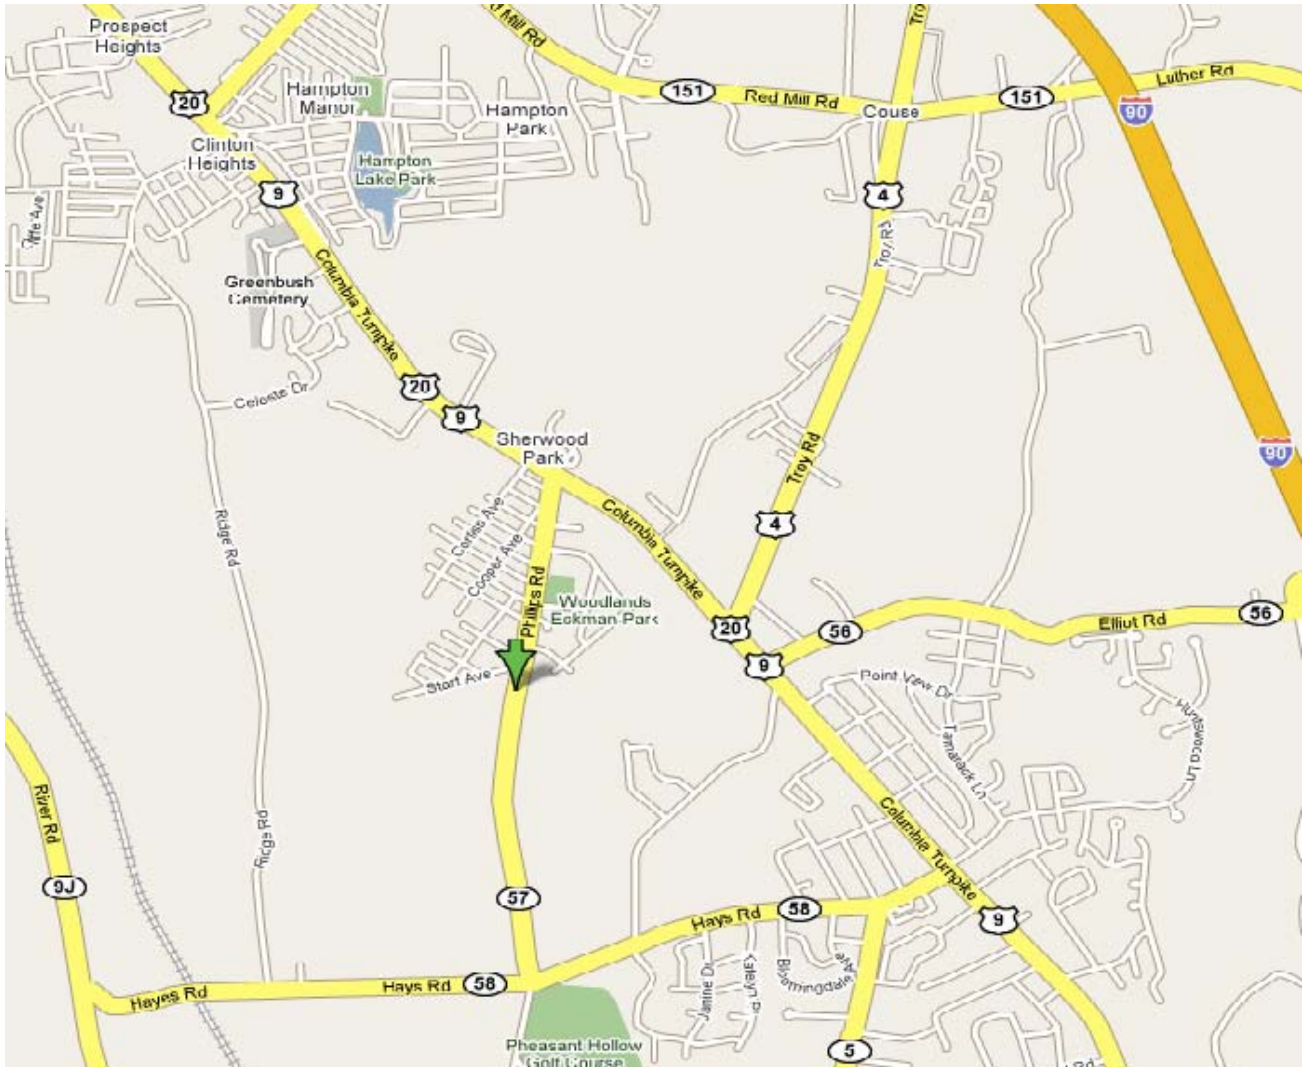

## Directions to the East Greenbush Firehouse

68 Phillips Rd, Rensselaer, NY 12144

### From I-90, Exit 9 – Route 4

Merge onto TROY RD/ US-4 via EXIT 9 towards EAST GREENBUSH Turn RIGHT onto COLUMBIA TURNPIKE/ US-9/20 Turn LEFT onto PHILIPS RD/CR-57 End at FIREHOUSE, Hamfest Site is on the RIGHT

### From NYS Thruway Exit 23

Merge onto I-787 N via ramp on the LEFT toward EMPIRE PLAZA / RENSSELAER / TROY TAKE US-9 S / US-20 E, EXIT 3 toward RENSSELAER Stay STRAIGHT to go onto US 9/20 DUNN MEMORIAL BRIDGE. Continue to follow US 9/20 Turn RIGHT onto PHILIPS RD/CR-57 End at FIREHOUSE, Hamfest Site is on the RIGHT